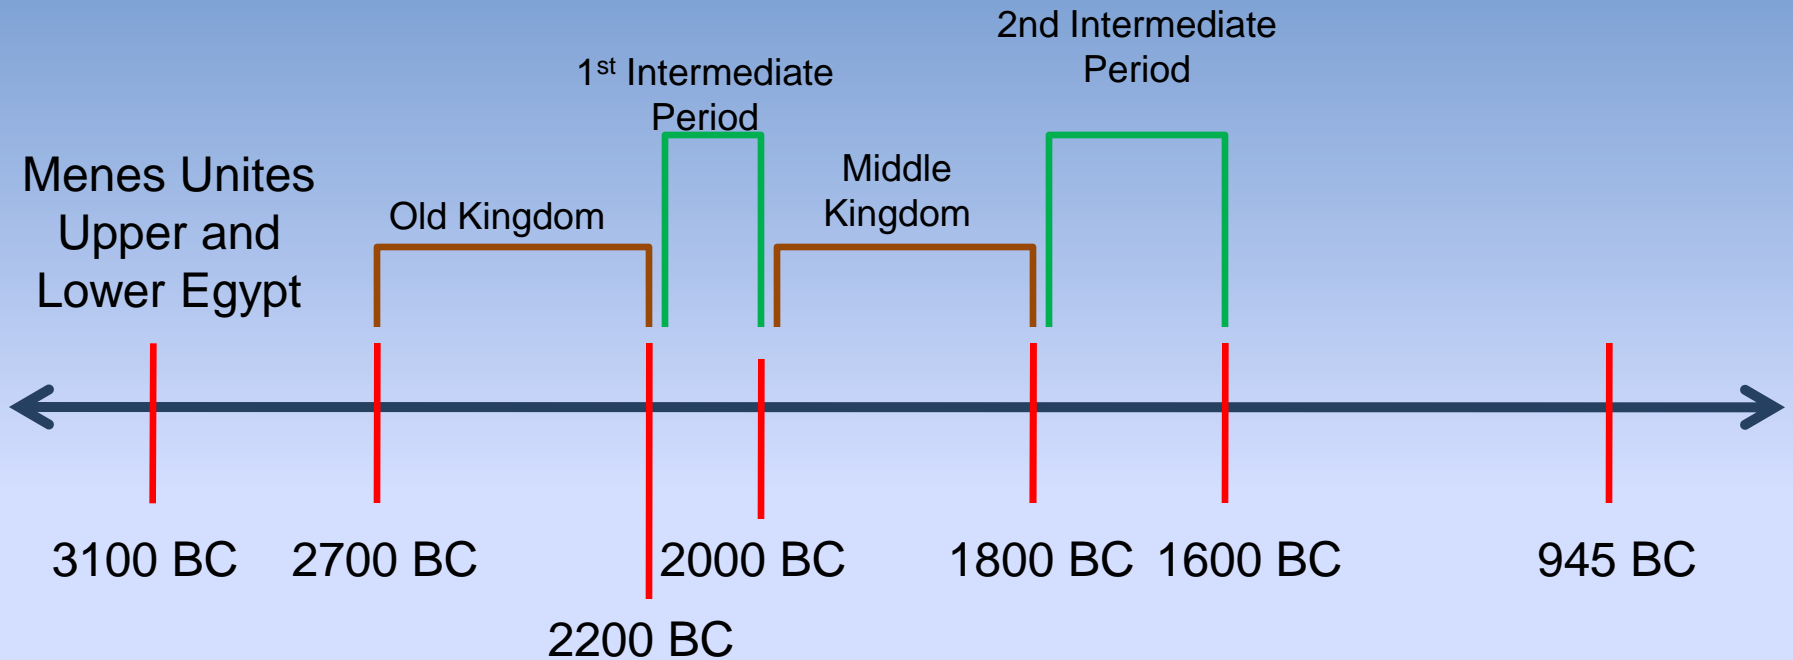

Timeline of Ancient Egypt